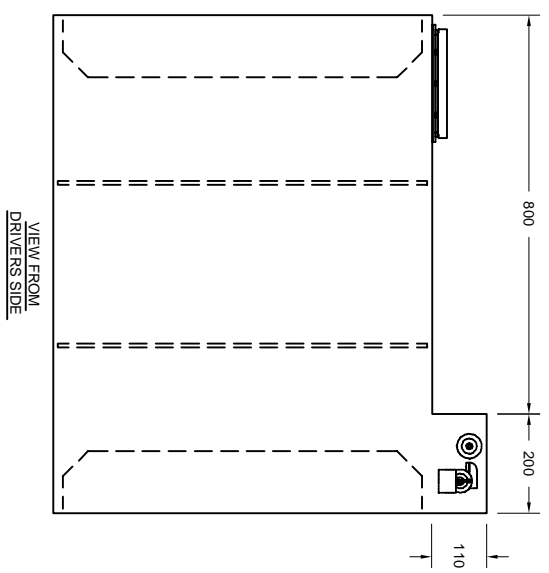

A3	TT PART NO.	TT PART NO.	DESCRIPTION
A	14716		TORBECK SIDE ENTRY FLOAT VALVE (1/2" BSP MALE)
B	S13P		1/2" PLASTIC HOSETAIL - VENT
C	TCL4-CLEAR		CLEAR HENDERSON TCL4 INSPECTION HATCH
D			
E			
F			
G			

APPROVAL SHEET

NO.	DATE	DRAWN BY	DWG TITLE	TT PART NO.	CUSTOM SKYBUS WATER TANK FOR U.S. FRASER JFSKYBUSWATER
					EXTERNAL DIMENSIONS

VOLUME	647 ltrs
SCALE	NTS
DRAWN BY	MLL
CHECKED BY	MLL
DATE	25/08/09