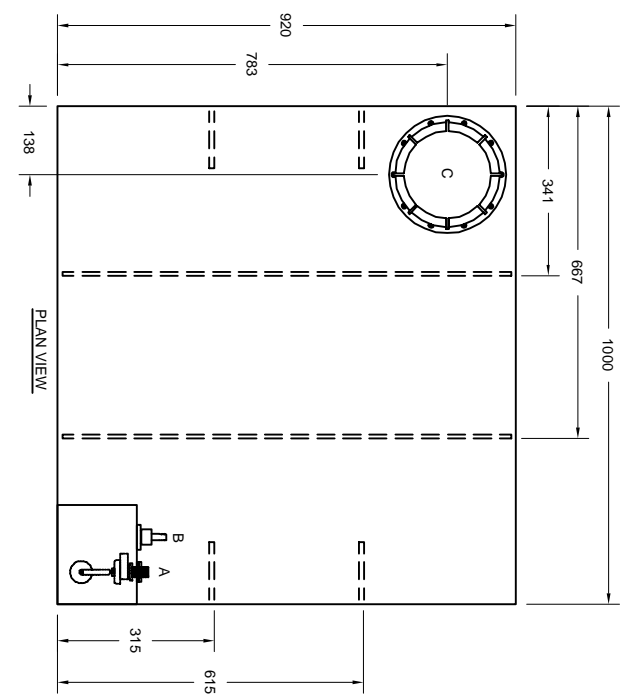

A3	TT PART NO.	TT PART NO.	DESCRIPTION
A	14716		TORBECK SIDE ENTRY FLOAT VALVE (1/2" BSP MALE)
B	S13P		1/2" PLASTIC HOSETAIL - VENT
C	TCL4-CLEAR		CLEAR HENDERSON TCL4 INSPECTION HATCH
D			
E			
F			
G			

APPROVAL SHEET

NO.	DATE	DRAWN BY	DWG TITLE	TT PART NO.	CUSTOM SKYBUS WATER TANK FOR U.S. FRASER JFSKYBUSWATER
					EXTERNAL DIMENSIONS

VOLUME	647 ltrs
SCALE	NTS
DRAWN BY	MLL
CHECKED BY	MLL
DATE	25/08/09