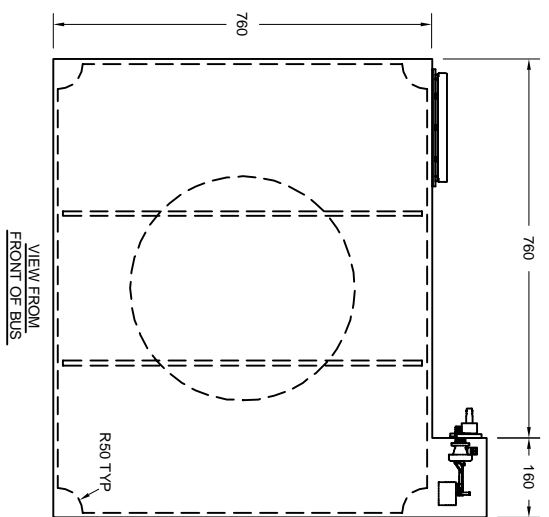

A3	TT PART NO.	TT PART NO.	DESCRIPTION
A	14716		TORBECK SIDE ENTRY FLOAT VALVE (1/2" BSP MALE)
B	S13P		1/2" PLASTIC HOSETAIL - VENT
C	TCL4-CLEAR		CLEAR HENDERSON TCL4 INSPECTION HATCH
D			
E			
F			
G			

APPROVAL SHEET

NO.	DATE	DRAWN BY	DWG TITLE	TT PART NO.	CUSTOM SKYBUS WATER TANK FOR U.S. FRASER JFSKYBUSWATER
					EXTERNAL DIMENSIONS

VOLUME	647 ltrs
SCALE	NTS
DRAWN BY	MLL
CHECKED BY	MLL
DATE	25/08/09