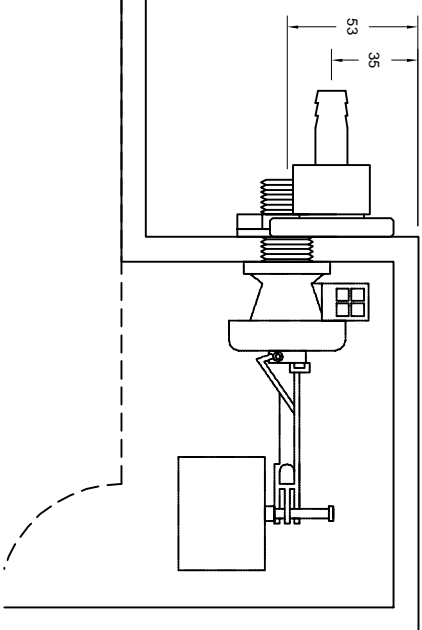

A3	TT PART NO.	TT PART NO.	DESCRIPTION
A	14716		TORBECK SIDE ENTRY FLOAT VALVE (1/2" BSP MALE)
B	S13P		1/2" PLASTIC HOSETAIL - VENT
C	TCL4-CLEAR		CLEAR HENDERSON TCL4 INSPECTION HATCH
D			
E			
F			
G			

APPROVAL SHEET

NO.	DATE	DRAWN BY	DWG TITLE	TT PART NO.	CUSTOM SKYBUS WATER TANK FOR U.S. FRASER JFSKYBUSWATER
					EXTERNAL DIMENSIONS

VOLUME	647 ltrs
SCALE	NTS
DRAWN BY	MLL
CHECKED BY	MLL
DATE	25/08/09