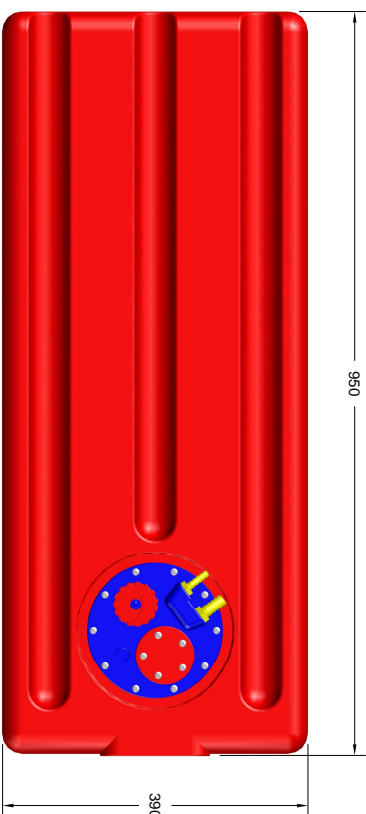

SERIES C FITTINGS & ACCESSORIES:

INLET CONNECTOR KIT

ref: TT-5521

38mm (1 1/2") - 50mm (2") CONNECTOR.  
REPLACES THE DIRECT FULL VENTED CAP,  
ON THE STANDARD INSPECTION PLATE.  
CAN BE USED AS EITHER ELBOW OR STRAIGHT

LEVEL INDICATION

A COMPREHENSIVE RANGE OF SENDERS,  
PLEASE SEE THE WEBSITE FOR FURTHER DETAIL.

SERIES C STRAP KIT

ref: ST2340

A STRONG WEBBING STRAP KIT  
FOR USE WITH ALL SERIES C TANKS.  
INCLUDES 4 MOUNTING BLOCKS WHICH CAN BE  
SCREWED TO PLYWOOD OR FIBREGLASS,  
AND TWO STRAPS TO FEED THROUGH  
THE BLOCKS AND OVER THE TANK.

NO.	DATE	DRAWN BY	REVISION	DESCRIPTION

DWG TITLE	SERIES C MODULAR FUEL TANK
TT PART NO.	TT-5665
EXTERNAL DIMENSIONS	

<p>The Old Stables - West End Farm - Upper Froye - Alton - Hampshire - GU34 4JR tel: 01420 520 830 - fax: 01420 520 840 - email: enquiries@tek-tanks.com www.tek-tanks.com</p>	
--	--

	VOLUME	93 ltrs
	SCALE	NTS
	DRAWN BY	RAB
	CHECKED BY	AJ
	DATE	09/02/10

**TEK TANKS**