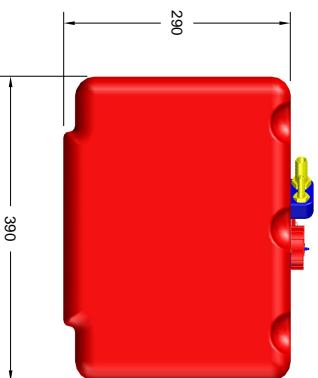

SERIES C FITTINGS & ACCESSORIES:

INLET CONNECTOR KIT

ref: TT-5521

38mm (1 1/2") - 50mm (2") CONNECTOR.  
REPLACES THE DIRECT FULL VENTED CAP,  
ON THE STANDARD INSPECTION PLATE.  
CAN BE USED AS EITHER ELBOW OR STRAIGHT

LEVEL INDICATION

A COMPREHENSIVE RANGE OF SENDERS,  
PLEASE SEE THE WEBSITE FOR FURTHER DETAIL.

SERIES C STRAP KIT

ref: ST2340

A STRONG WEBBING STRAP KIT  
FOR USE WITH ALL SERIES C TANKS.  
INCLUDES 4 MOUNTING BLOCKS WHICH CAN BE  
SCREWED TO PLYWOOD OR FIBREGLASS,  
AND TWO STRAPS TO FEED THROUGH  
THE BLOCKS AND OVER THE TANK.

NO.	DATE	DRAWN BY	REVISION	DESCRIPTION

DWG TITLE	SERIES C MODULAR FUEL TANK
TT PART NO.	TT-5665
EXTERNAL DIMENSIONS	

<p>The Old Stables - West End Farm - Upper Froye - Alton - Hampshire - GU34 4JR tel: 01420 520 830 - fax: 01420 520 840 - email: enquiries@tek-tanks.com www.tek-tanks.com</p>	
--	--

	VOLUME	93 ltrs
	SCALE	NTS
	DRAWN BY	RAB
	CHECKED BY	AJ
	DATE	09/02/10

**TEK TANKS**