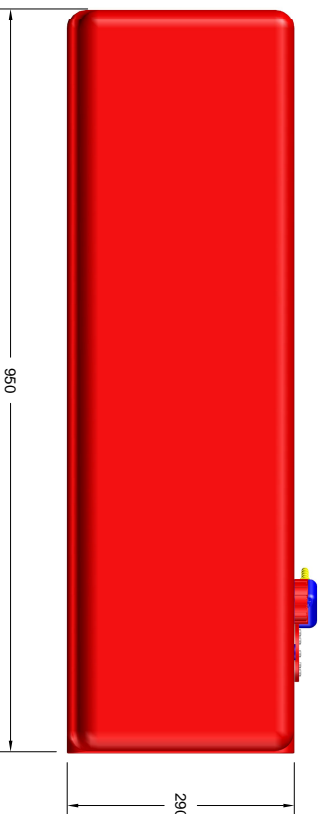

SERIES C FITTINGS & ACCESSORIES:

INLET CONNECTOR KIT

ref: TT-5521

38mm (1 1/2") - 50mm (2") CONNECTOR.  
REPLACES THE DIRECT FULL VENTED CAP,  
ON THE STANDARD INSPECTION PLATE.  
CAN BE USED AS EITHER ELBOW OR STRAIGHT

LEVEL INDICATION

A COMPREHENSIVE RANGE OF SENDERS,  
PLEASE SEE THE WEBSITE FOR FURTHER DETAIL.

SERIES C STRAP KIT

ref: ST2340

A STRONG WEBBING STRAP KIT  
FOR USE WITH ALL SERIES C TANKS.  
INCLUDES 4 MOUNTING BLOCKS WHICH CAN BE  
SCREWED TO PLYWOOD OR FIBREGLASS,  
AND TWO STRAPS TO FEED THROUGH  
THE BLOCKS AND OVER THE TANK.

NO.	DATE	DRAWN BY	REVISION	DESCRIPTION

DWG TITLE	SERIES C MODULAR FUEL TANK
TT PART NO.	TT-5665
EXTERNAL DIMENSIONS	

<p>The Old Stables - West End Farm - Upper Froye - Alton - Hampshire - GU34 4JR tel: 01420 520 830 - fax: 01420 520 840 - email: enquiries@tek-tanks.com www.tek-tanks.com</p>	
--	--

	VOLUME	93 ltrs
	SCALE	NTS
	DRAWN BY	RAB
	CHECKED BY	AJ
	DATE	09/02/10

**TEK TANKS**