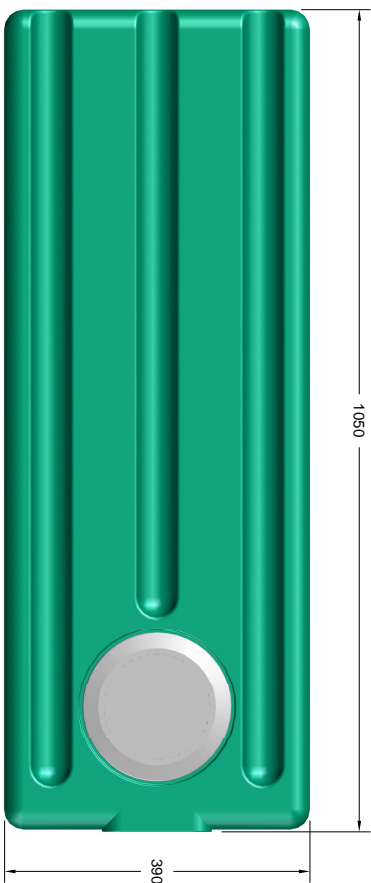

SERIES C FITTINGS & ACCESSORIES:

SERIES C HATCH UPGRADE

SHOWN: 10 SCREW HATCH PLATE WITH RUBBER GASKET, 1 1/2" STRAIGHT FILLER, 1/2" STRAIGHT VENT, AND 1/2" 90° ELBOW WITH DIP-PIPE FEED
 OTHER OPTIONS AVAILABLE. PLEASE GET IN CONTACT.

WATER PUMPS

SHOWN: PAR MAX 4 DIAPHRAM PUMP ref: 31620-0292
 OTHER OPTIONS AVAILABLE. PLEASE SEE WEBSITE FOR FURTHER DETAIL

SERIES C STRAP KIT

ref: ST2340

A STRONG WEBBING STRAP KIT FOR USE WITH ALL SERIES C TANKS. INCLUDES 4 MOUNTING BLOCKS WHICH CAN BE SCREWED TO PLYWOOD OR FIBREGLASS, AND TWO STRAPS TO FEED THROUGH THE BLOCKS AND OVER THE TANK.

NO.		DATE	DRAWN BY	REVISION	DESCRIPTION	DWG TITLE	TT PART NO.	SERIES C MODULAR WATER TANK	TT-5024	EXTERNAL DIMENSIONS
<p style="text-align: center;">TEK TANKS</p> <p>The Old Stables - West End Farm - Upper Froye - Alton - Hampshire - GU34 4JR tel: 01420 520 830 - fax: 01420 520 840 - email: enquiries@tektanks.com www.tek-tanks.com</p>										
VOLUME										107 ltrs
SCALE										NTS
DRAWN BY										RAB
CHECKED BY										AJ
DATE										09/02/10