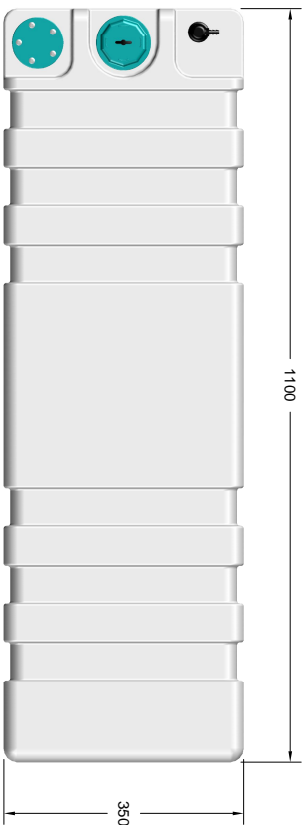

SERIES B FITTINGS & ACCESSORIES:

OPTIONAL CONNECTIONS INCLUDING

38mm (1 1/2") - 50mm (2") ELBOW OR STRAIGHT INLET CONNECTOR - REPLACES THE DIRECT FILL VENTED CAP VENT AND DRAIN FITTINGS

WATER PUMPS

PLEASE SEE WEBSITE FOR FURTHER DETAIL

LEVEL INDICATION

A COMPREHENSIVE RANGE OF SENDERS. PLEASE SEE THE WEBSITE FOR FURTHER DETAIL.

SERIES B STRAP KIT

ref: ST2340

A STRONG WEBBING STRAP KIT FOR USE WITH ALL SERIES C TANKS. INCLUDES 4 MOUNTING BLOCKS WHICH CAN BE SCREWED TO PLYWOOD OR FIBREGLASS, AND TWO STRAPS TO FEED THROUGH THE BLOCKS AND OVER THE TANK.

NO.	DATE	DRAWN BY	REVISION	DESCRIPTION

DWG TITLE	TT PART NO.
SERIES B WATER TANK	TT-44837
EXTERNAL DIMENSIONS	

**TEK TANKS**  
 The Old Stables - West End Farm - Upper Froye - Alton - Hampshire - GU34 4JR  
 tel: 01420 520 830 - fax: 01420 520 840 - email: enquiries@tektanks.com  
 www.tek-tanks.com

	VOLUME	80 ltrs
	SCALE	NTS
	DRAWN BY	RAB
	CHECKED BY	AJ
	DATE	09/02/10