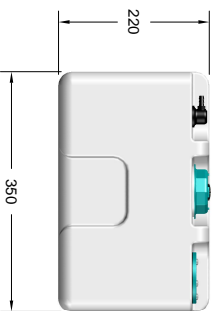

SERIES B FITTINGS & ACCESSORIES:

OPTIONAL CONNECTIONS INCLUDING

38mm (1 1/2") - 50mm (2") ELBOW OR STRAIGHT INLET CONNECTOR - REPLACES THE DIRECT FILL VENTED CAP VENT AND DRAIN FITTINGS

WATER PUMPS

PLEASE SEE WEBSITE FOR FURTHER DETAIL

LEVEL INDICATION

A COMPREHENSIVE RANGE OF SENDERS. PLEASE SEE THE WEBSITE FOR FURTHER DETAIL.

SERIES B STRAP KIT

ref: ST2340

A STRONG WEBBING STRAP KIT FOR USE WITH ALL SERIES C TANKS. INCLUDES 4 MOUNTING BLOCKS WHICH CAN BE SCREWED TO PLYWOOD OR FIBREGLASS, AND TWO STRAPS TO FEED THROUGH THE BLOCKS AND OVER THE TANK.

NO.	DATE	DRAWN BY	REVISION	DESCRIPTION

DWG TITLE	TT PART NO.
SERIES B WATER TANK	TT-44837
EXTERNAL DIMENSIONS	

**TEK TANKS**  
 The Old Stables - West End Farm - Upper Froye - Alton - Hampshire - GU34 4JR  
 tel: 01420 520 830 - fax: 01420 520 840 - email: enquiries@tektanks.com  
 www.tek-tanks.com