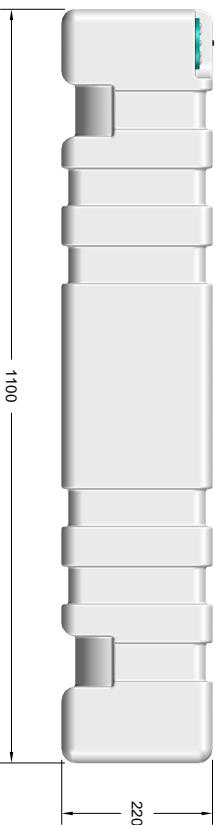

SERIES B FITTINGS & ACCESSORIES:

OPTIONAL CONNECTIONS INCLUDING

38mm (1 1/2") - 50mm (2") ELBOW OR STRAIGHT INLET CONNECTOR - REPLACES THE DIRECT FILL VENTED CAP VENT AND DRAIN FITTINGS

WATER PUMPS

PLEASE SEE WEBSITE FOR FURTHER DETAIL

LEVEL INDICATION

A COMPREHENSIVE RANGE OF SENDERS. PLEASE SEE THE WEBSITE FOR FURTHER DETAIL.

SERIES B STRAP KIT

ref: ST2340

A STRONG WEBBING STRAP KIT FOR USE WITH ALL SERIES C TANKS. INCLUDES 4 MOUNTING BLOCKS WHICH CAN BE SCREWED TO PLYWOOD OR FIBREGLASS, AND TWO STRAPS TO FEED THROUGH THE BLOCKS AND OVER THE TANK.

NO.	DATE	DRAWN BY	REVISION	DESCRIPTION

DWG TITLE	TT PART NO.
SERIES B WATER TANK	TT-44837
EXTERNAL DIMENSIONS	

**TEK TANKS**  
 The Old Stables - West End Farm - Upper Froye - Alton - Hampshire - GU34 4JR  
 tel: 01420 520 830 - fax: 01420 520 840 - email: enquiries@tektanks.com  
 www.tek-tanks.com

	VOLUME	80 ltrs
	SCALE	NTS
	DRAWN BY	RAB
	CHECKED BY	AJ
	DATE	09/02/10