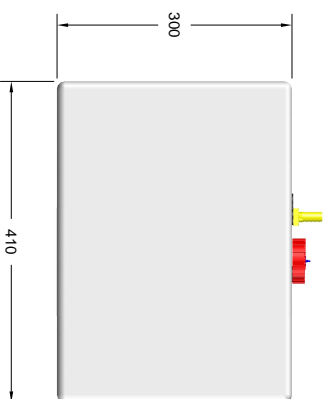

SERIES C FITTINGS & ACCESSORIES:

INLET CONNECTOR KIT
ref: TT-5521

38mm (1 1/2") - 50mm (2") CONNECTOR REPLACES THE DIRECT FILL VENTED CAP ON THE STANDARD INSPECTION PLATE CAN BE USED AS EITHER ELBOW OR STRAIGHT

LEVEL INDICATION

A COMPREHENSIVE RANGE OF SENDERS. PLEASE SEE THE WEBSITE FOR FURTHER DETAIL.

SERIES C STRAP KIT
ref: ST2340

A STRONG WEBBING STRAP KIT FOR USE WITH ALL SERIES C TANKS. INCLUDES 4 MOUNTING BLOCKS WHICH CAN BE SCREWED TO PLYWOOD OR FIBREGLASS, AND TWO STRAPS TO FEED THROUGH THE BLOCKS AND OVER THE TANK.

NO.	DATE	DRAWN BY	REVISION	DESCRIPTION	DWG TITLE	TT PART NO.	SERIES C ORIGINAL WATER TANK	EXTERNAL DIMENSIONS	VOLUME	SCALE	DRAWN BY	CHECKED BY	DATE
									110 ltrs	NTS	RAB	AJ	09/02/10

TEK TANKS
The Old Stables - West End Farm - Upper Froye - Alton - Hampshire - GU34 4JR
tel: 01420 520 830 - fax: 01420 520 840 - email: enquiries@tektanks.com
www.tek-tanks.com