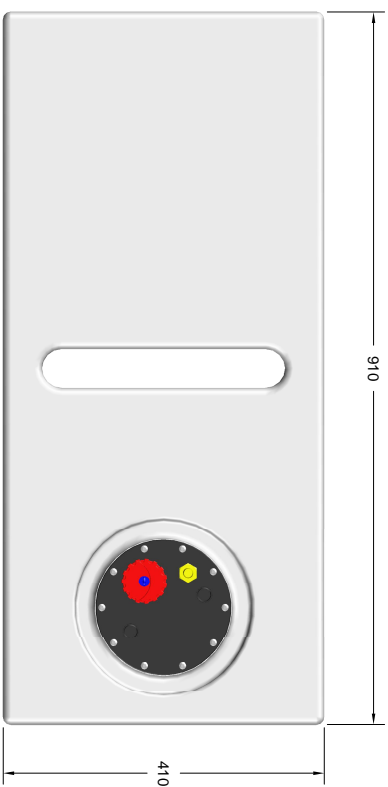

SERIES C FITTINGS & ACCESSORIES:

INLET CONNECTOR KIT
ref: TT-5521

38mm (1 1/2") - 50mm (2") CONNECTOR REPLACES THE DIRECT FILL VENTED CAP ON THE STANDARD INSPECTION PLATE CAN BE USED AS EITHER ELBOW OR STRAIGHT

LEVEL INDICATION

A COMPREHENSIVE RANGE OF SENDERS. PLEASE SEE THE WEBSITE FOR FURTHER DETAIL.

SERIES C STRAP KIT
ref: ST2340

A STRONG WEBBING STRAP KIT FOR USE WITH ALL SERIES C TANKS. INCLUDES 4 MOUNTING BLOCKS WHICH CAN BE SCREWED TO PLYWOOD OR FIBREGLASS, AND TWO STRAPS TO FEED THROUGH THE BLOCKS AND OVER THE TANK.

NO.	DATE	DRAWN BY	REVISION	DESCRIPTION	DWG TITLE	TT PART NO.	SERIES C ORIGINAL WATER TANK	EXTERNAL DIMENSIONS	VOLUME	SCALE	DRAWN BY	CHECKED BY	DATE
									110 ltrs	NTS	RAB	AJ	09/02/10

TEK TANKS
The Old Stables - West End Farm - Upper Froye - Alton - Hampshire - GU34 4JR
tel: 01420 520 830 - fax: 01420 520 840 - email: enquiries@tektanks.com
www.tek-tanks.com