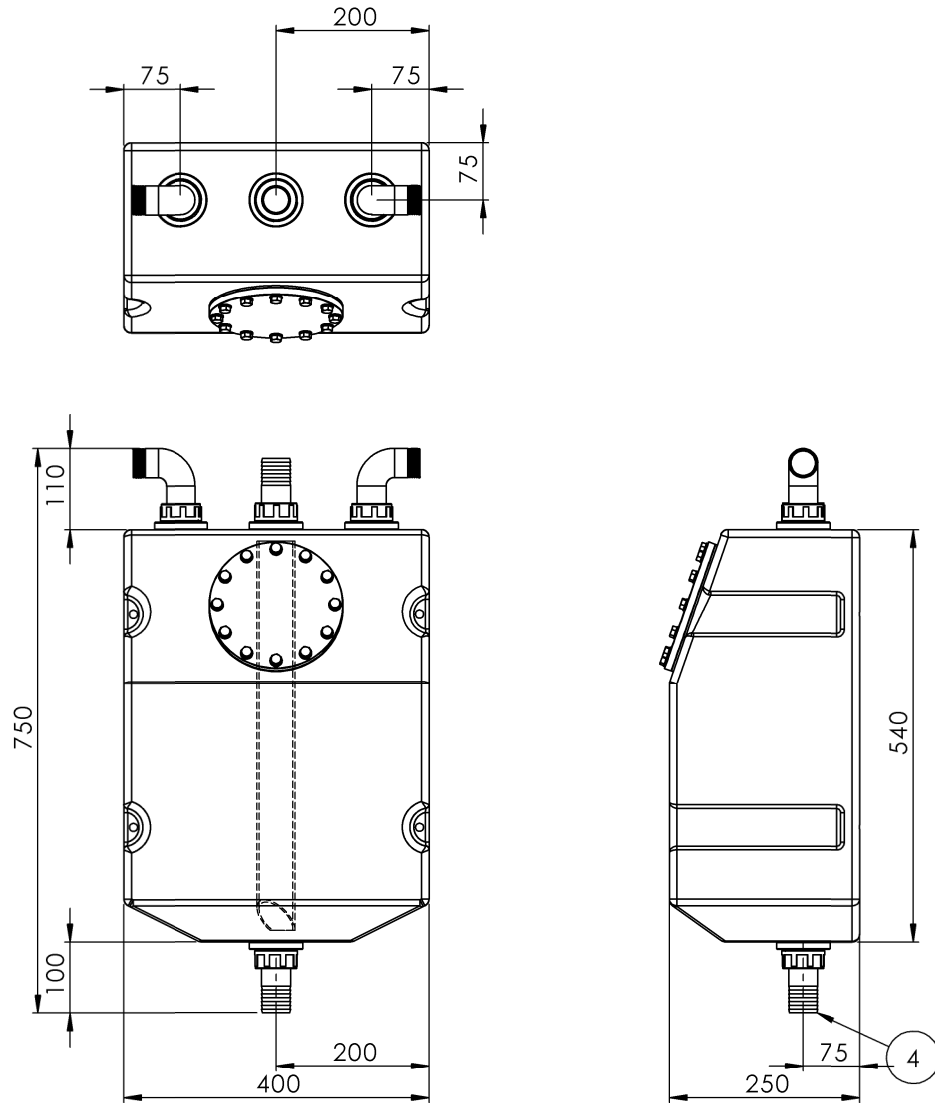

TEK-TANKS USE ONLY

TEK TANKS
Tek-Tanks LTD, The Old Stables, West End Farm,
Upper Froyle, Alton, Hampshire, GU34 4JR
tel: 01420 520 830 fax: 01420 520 840
email: enquiries@tek-tanks.com web: www.tek-tanks.com

TITLE:
40ltr Vertical Waste Tank

DWG NO.
40LITREVERTWASTE

REVISION

DATE: 26 March 2014 DRAWN BY: RichardAB

Dimensions in 'mm' - Do Not Scale A3

ITEM NO.	PART NUMBER	DESCRIPTION	Application	QTY.
1	Vertical Tanks 40L	40ltr Vertical Waste Tank	WASTE	1
2	E38P	38mm Elbow Plastic Hosetail	INLET	1
3	E38P	38mm Elbow Plastic Hosetail	VENT	1
4	S38P	38mm Straight Plastic Hosetail	DRAIN	1
5	S38P-DP2-50	38mm Straight Plastic Hosetail & Dip-Pipe	PUMPOUT	1