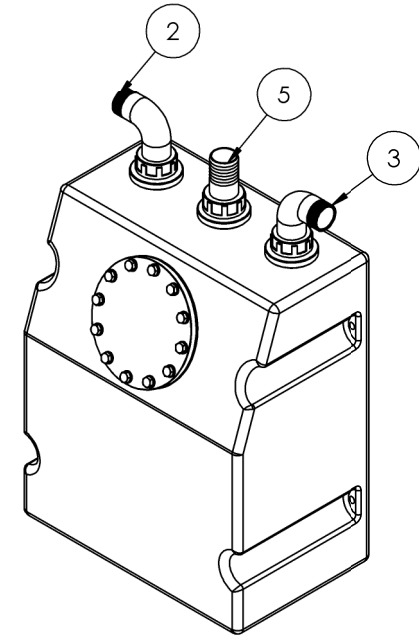

TEK-TANKS USE ONLY

TEK TANKS
Tek-Tanks LTD, The Old Stables, West End Farm,
Upper Froyle, Alton, Hampshire, GU34 4JR
tel: 01420 520 830 fax: 01420 520 840
email: enquiries@tek-tanks.com web: www.tek-tanks.com

TITLE:
40ltr Vertical Waste Tank

DWG NO.
40LITREVERTWASTE

REVISION

DATE: 26 March 2014 DRAWN BY: RichardAB

Dimensions in 'mm' - Do Not Scale A3

ITEM NO.	PART NUMBER	DESCRIPTION	Application	QTY.
1	Vertical Tanks 40L	40ltr Vertical Waste Tank	WASTE	1
2	E38P	38mm Elbow Plastic Hosetail	INLET	1
3	E38P	38mm Elbow Plastic Hosetail	VENT	1
4	S38P	38mm Straight Plastic Hosetail	DRAIN	1
5	S38P-DP2-50	38mm Straight Plastic Hosetail & Dip-Pipe	PUMPOUT	1