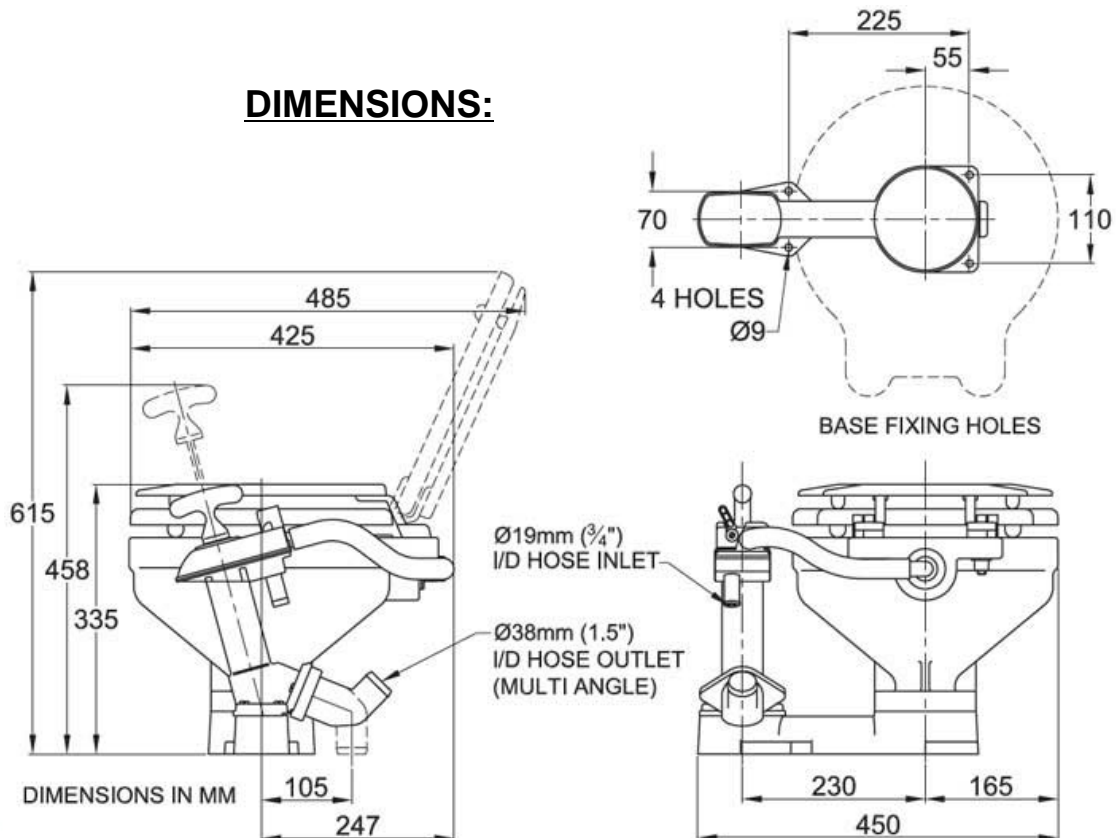

COMPACT BOWL MANUALLY OPERATED "TWIST' N LOCK" TOILET

FEATURES:

- Reversible pump mounting allows re-assembly for left hand operation by installer.
- Powerful self-priming, double-acting pump.
- Strong swirl action for efficient flushing.
- Crevice free contours and skirted base for added cleanliness and hygiene.
- Contoured handle and conveniently positioned flush control lever for ease of use
- White vitreous china bowl, enameled wooden seat & cover.
- Multi-angled discharge elbow for ease of installation.

PART NUMBER:
29090-3000

DIMENSIONS:

Tek-Tanks Ltd

The Old Stables, West End Farm, Colthouse Lane, Upper Froyle, Alton, Hampshire, GU34 4JR
Telephone: +44 (0) 1420 525478, Fax: +44 (0)1420 520840
Website: www.tek-tanks.com E-mail: sales@tek-tanks.com