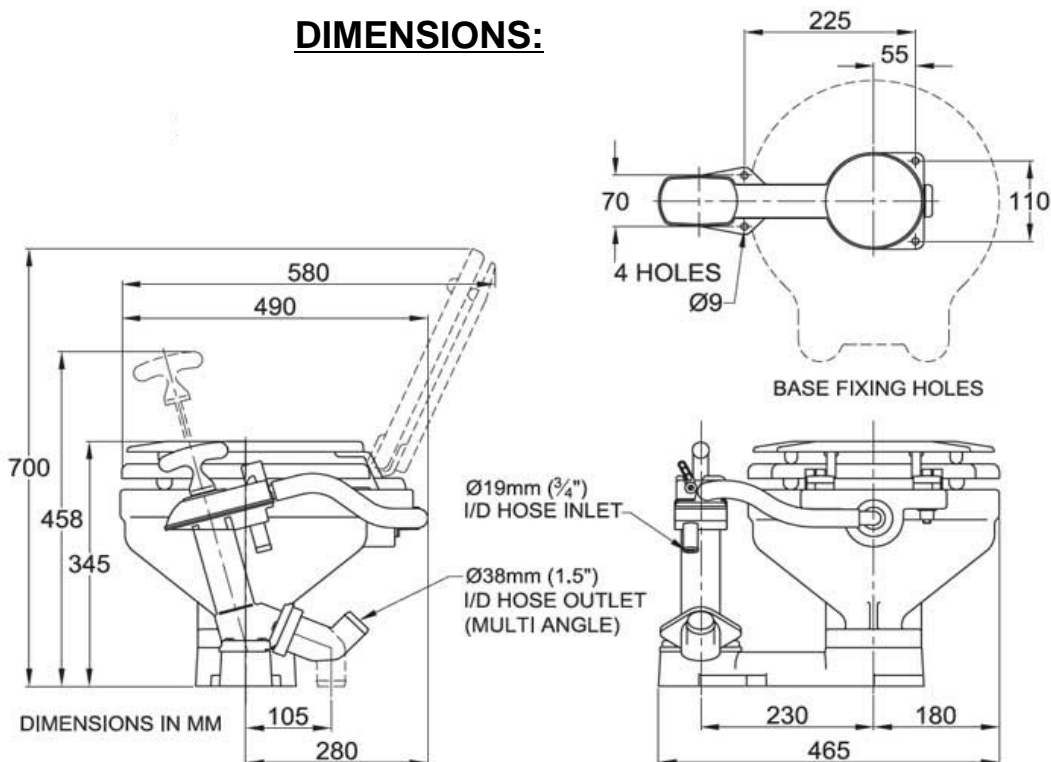

REGULAR BOWL MANUALLY OPERATED "TWIST' N LOCK" TOILET

FEATURES:

- Reversible pump mounting allows re-assembly for left hand operation by installer.
- Powerful self-priming, double-acting pump.
- Strong swirl action for efficient flushing.
- Crevice free contours and skirted base for added cleanliness and hygiene.
- Contoured handle and conveniently positioned flush control lever for ease of use
- White vitreous china bowl, enameled wooden seat & cover.
- Multi-angled discharge elbow for ease of installation.

PART NUMBER:
29120-3000

DIMENSIONS:

Tek-Tanks Ltd

The Old Stables, West End Farm, Colthouse Lane, Upper Froyle, Alton, Hampshire, GU34 4JR
Telephone: +44 (0) 1420 525478, Fax: +44 (0)1420 520840
Website: www.tek-tanks.com E-mail: sales@tek-tanks.com