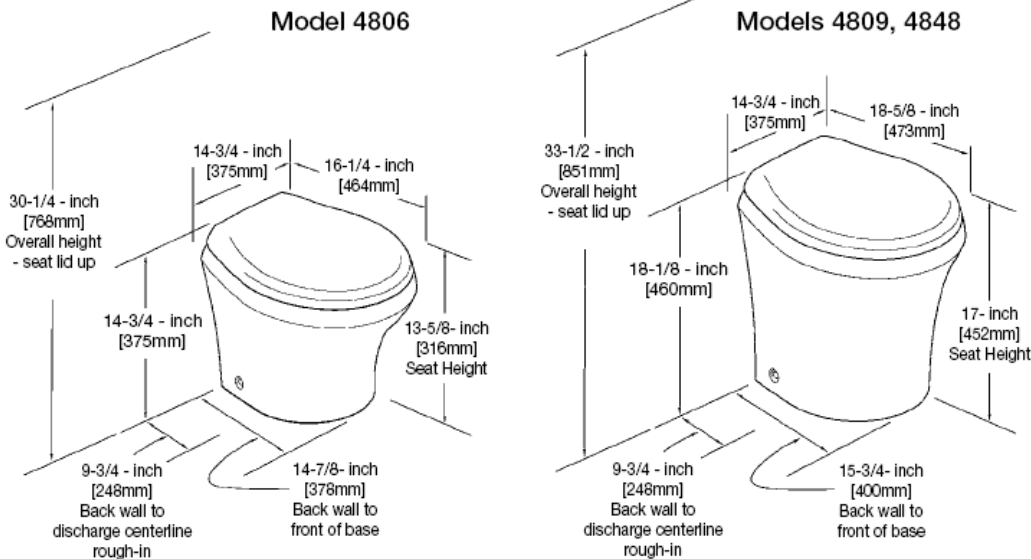

Sealand Vacuflush 4800 Series

Vacuflush 4809

Homelike comfort and beauty can be achieved in boats of virtually any size with 4800 series vacuum toilets. Stylish, full-size seats and push-button flush are user friendly, while their compact size permits installation in even the smallest head compartments.

- Superior bowl design
- Easy "plug-in" installation
- Compact base size
- Wall mounted switch
- Low water consumption
- Flush and forget operation
- Tried and tested vacuum system
- Requires vacuum generator and pressurized water supply

DIMENSIONS

All dimensions may vary \pm 3/8-inch (10mm).

Part No.	Description
4806	Vacuflush Low Profile 12 or 24v
4809	Vacuflush Standard Height Below Floor Discharge 12 or 24v
4848	Vacuflush Standard Height Above Floor Discharge 12 or 24v